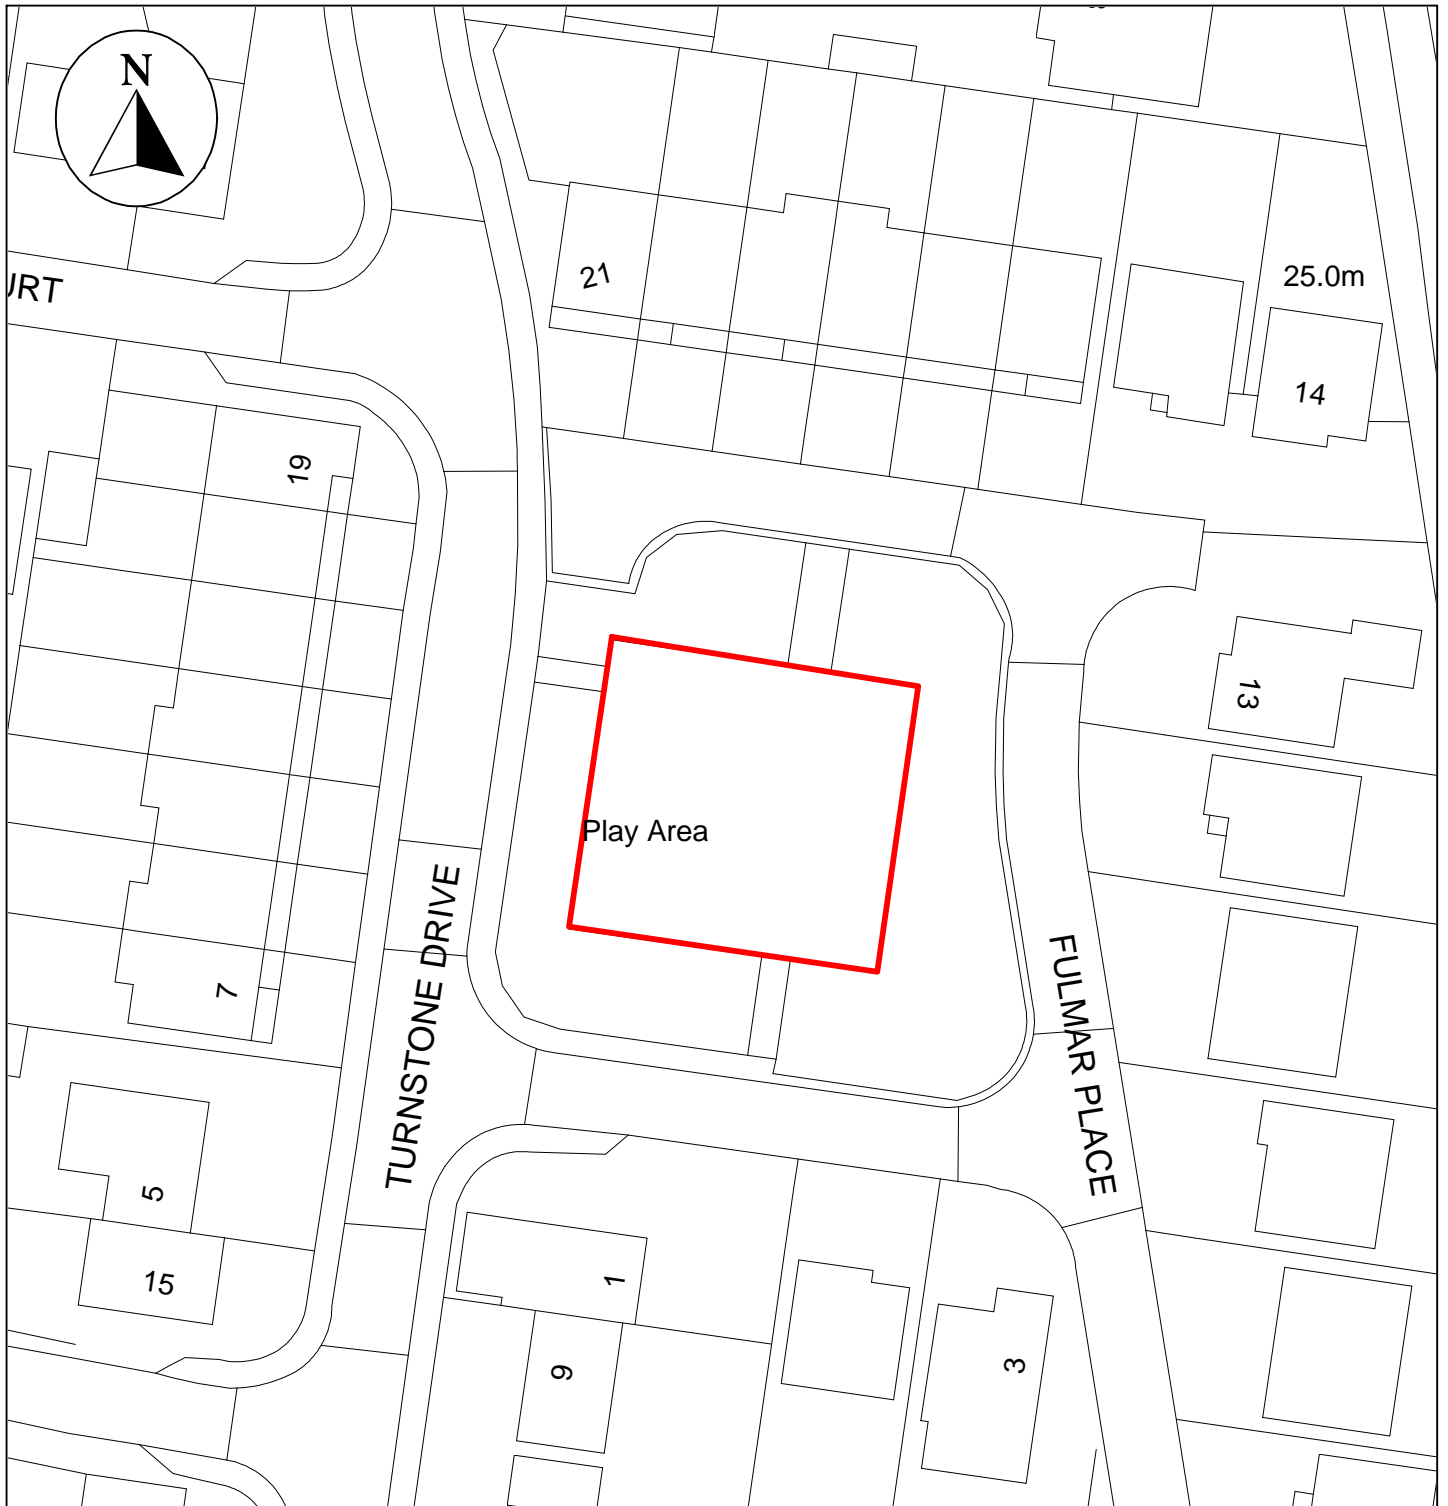

Public Space Protection Order Cumberland Council 2024

ANTI-SOCIAL BEHAVIOUR CRIME AND
POLICING ACT 2014

Land at Fulmar Place, Carlisle, CA2 7NW

Neighbourhoods
Education and Enforcement
Allerdale House
Workington
CA14 3YJ

Scale: 1 : 500
Date: February 2024

©crown copyright database rights 2024
ordnance survey AC0000861732